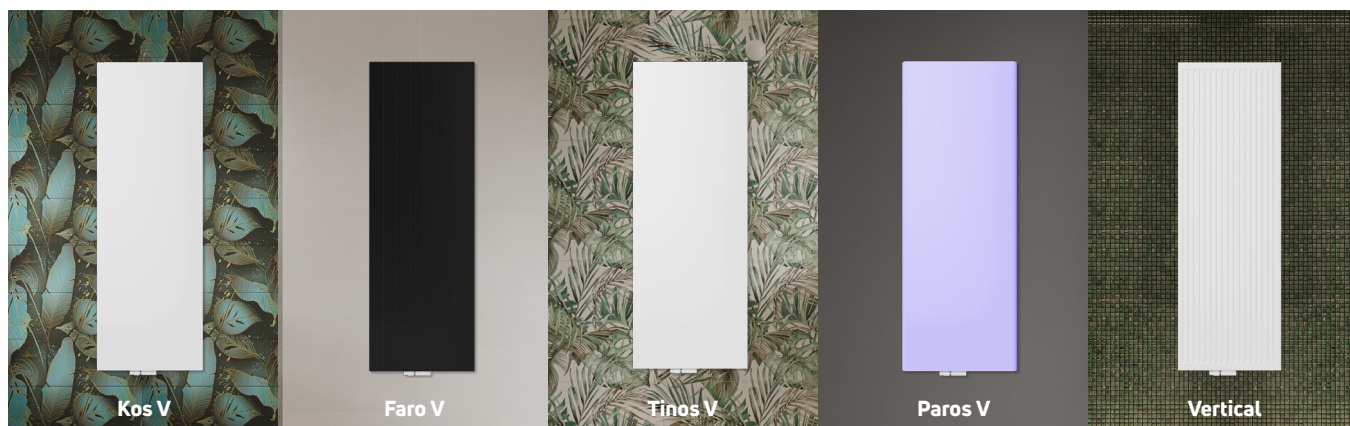

A broad selection of...