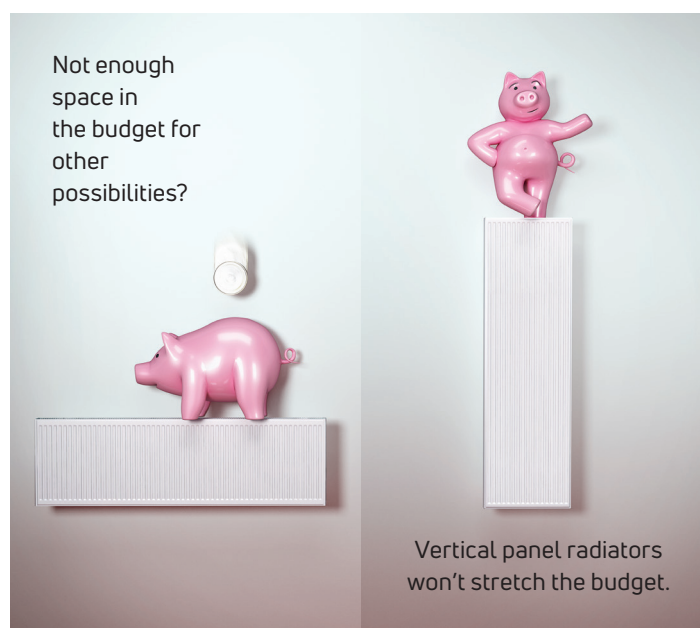

Not enough space in the budget for other possibilities?

We supply a full range of standard vertical panel radiators. So when it comes to the switch from horizontal to vertical, you don't have to worry about stretching the budget. This makes them an even more attractive option for your customers and gives you even more installation opportunities.